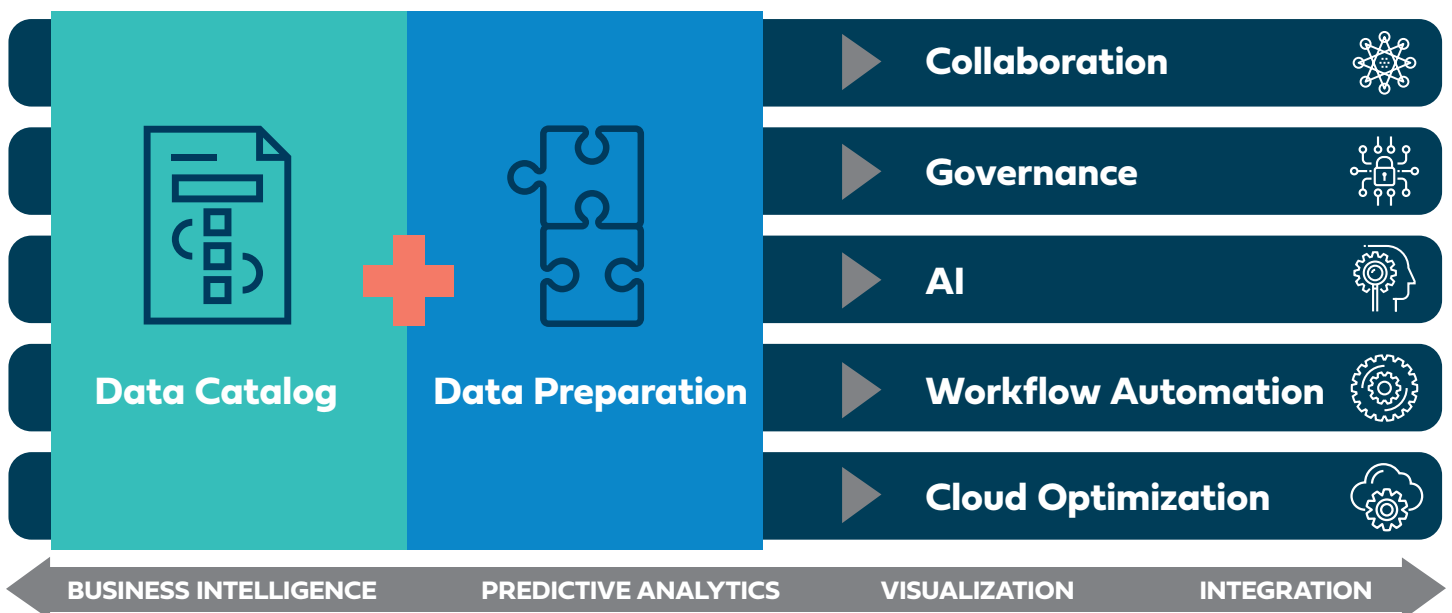

Boomi Data Catalog and Preparation

Make every business user more productive with data

Boomi Data Catalog and Preparation unifies operational data and extends the readiness of information across the enterprise. Fueled by automation and AI, our self-service data discovery tools empower business users to make the best possible decisions — faster.

Governance ensures security and compliance, while business users gain operational efficiency, making everyone’s workday easier and more productive.

PROVIDE BUSINESS AGILITY WHILE MAINTAINING CONTROL

For the Business Analyst

Before you can visualize and reveal insights, you first have to discover and prepare your data. Boomi Data Catalog and Preparation makes the entire process easy.

Our exceptionally accurate recommendation engine tells you what you need before you’ve even thought of it. Combined with our simple user interface, this allows you to run your own data preparation, fast.

For the IT Department

We know the idea of self-service data makes you cringe. But never fear, Boomi Data Catalog and Preparation’s advanced security and governance features allow you to maintain control.

You authorize access to each dataset for individual users and groups, while row and column-level masking prevents users from seeing sensitive data.